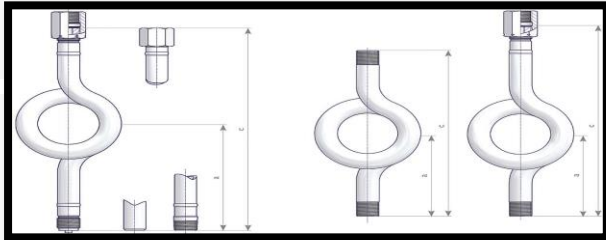

All types & size of Nuts, Bolts, Washer ▶ ,Etc. available

In all types of Metal

▶ PIPE FITTING

All types of Fittings available.
Flanges & Valves

COPPER & BRASS COILS

COPPER & BRASS PIPE AND BAR SHAPES AVAILABLE

For all types of Metal

▶ **ALL TYPES OF SHEETS & DESIGN AVAILABLE**

DECORATIVE SHEET, HONEYCOMP SQUARE DESIGN ETC.

▶ ACCESSORIES

AVAILABLE

▶ U-BEND PIPE IN ALL TYPES

ALL SHAPES AVAILABLE

THANK YOU